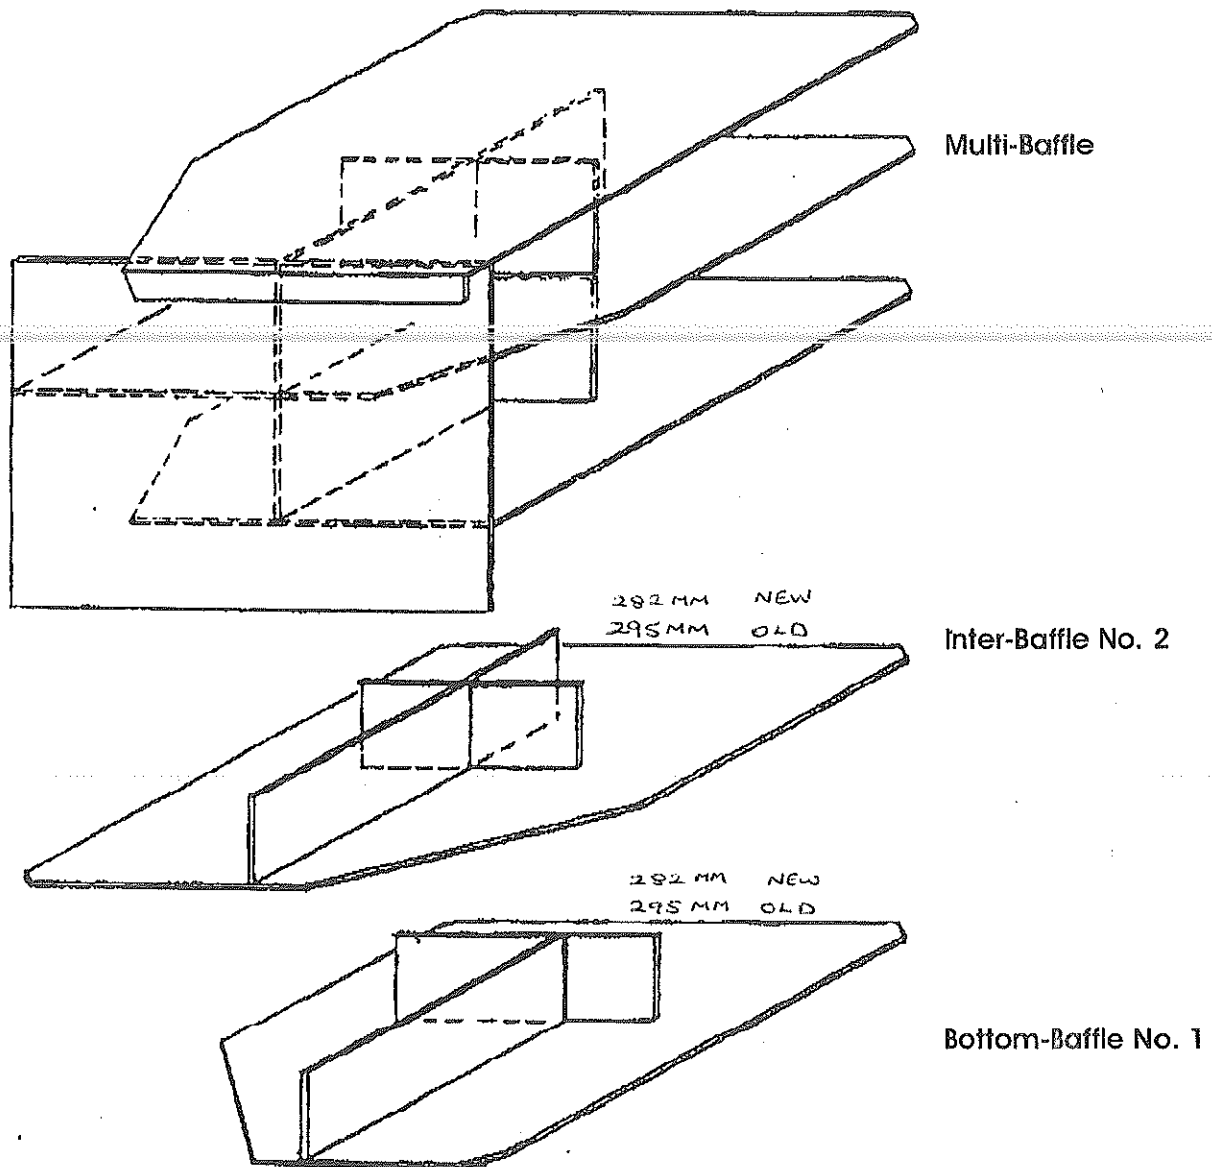

SECTION TEN - BAFFLE ARRANGEMENTS

40/65
WALL HUNG

Multi-Baffle

Inter Baffle
No 2

Bottom Baffle
No 1

Burner

Front

Baffle Assembly - Merlin Model 40/65 Wall Hung Boiler

SECTION THREE - BAFFLE ARRANGEMENTS

3.1 BAFFLE ASSEMBLY FOR MERLIN 45/65 AND 65/95 BOILERS

Front 

SECTION THREE - BAFFLE ARRANGEMENTS

3.2 BAFFLE ASSEMBLY FOR MERLIN 100/150 BOILER

Front Heatshield (fits door opening)