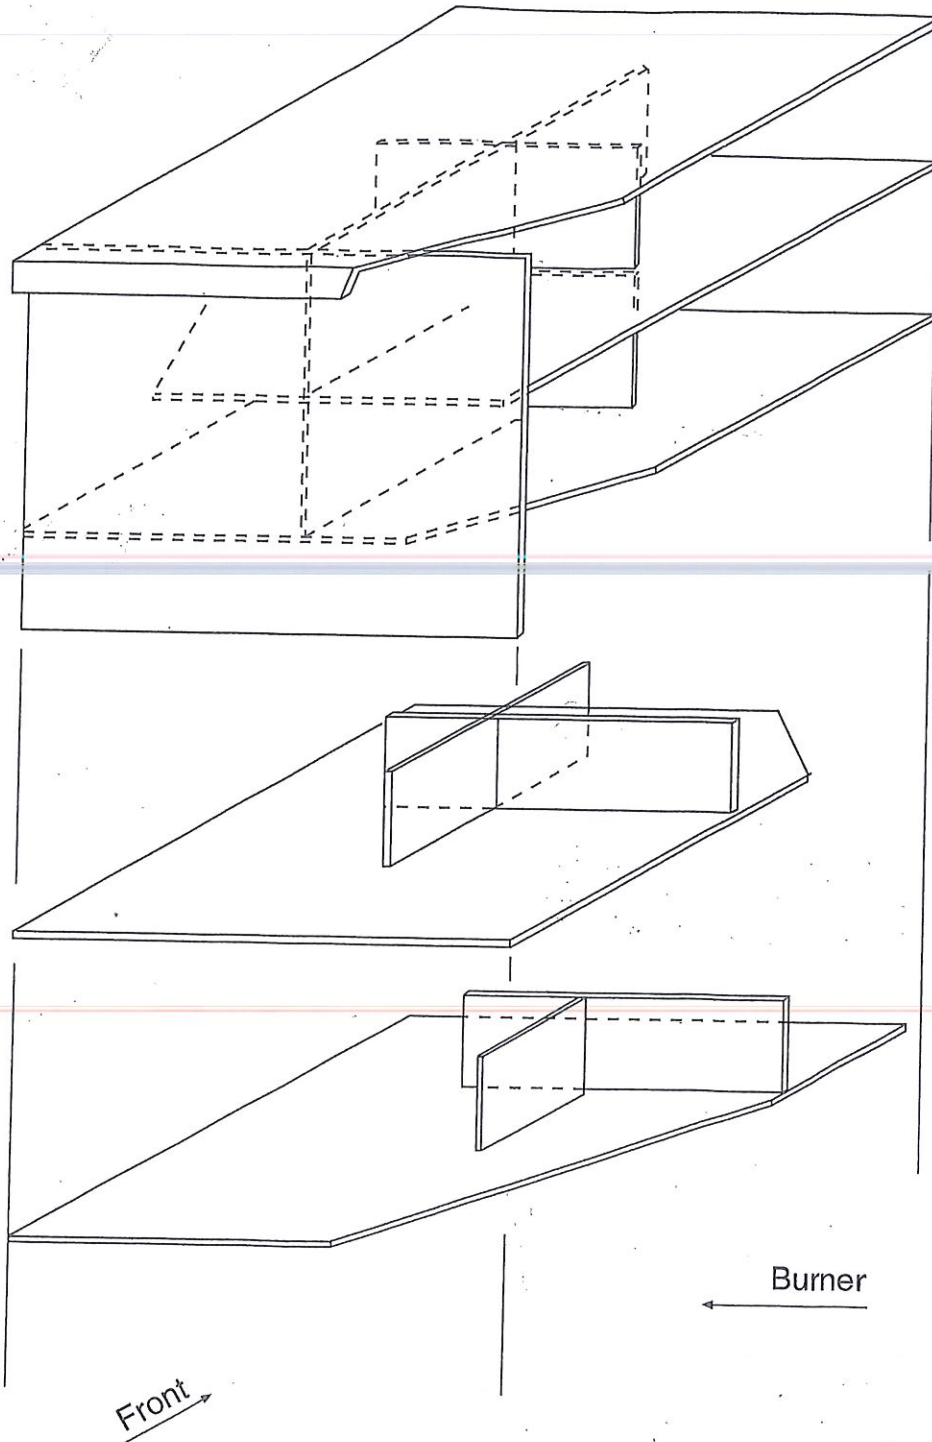

SECTION TEN - BAFFLE ARRANGEMENTS

40/65
WALL HUNG

Multi-Baffle

Inter Baffle
No 2

Bottom Baffle
No 1

Burner

Front

Baffle Assembly - Merlin Model 40/65 Wall Hung Boiler

SECTION THREE - BAFFLE ARRANGEMENTS

3.1 BAFFLE ASSEMBLY FOR MERLIN 45/65 AND 65/95 BOILERS

Front 

SECTION THREE - BAFFLE ARRANGEMENTS

3.2 BAFFLE ASSEMBLY FOR MERLIN 100/150 BOILER

Front Heatshield (fits door opening)